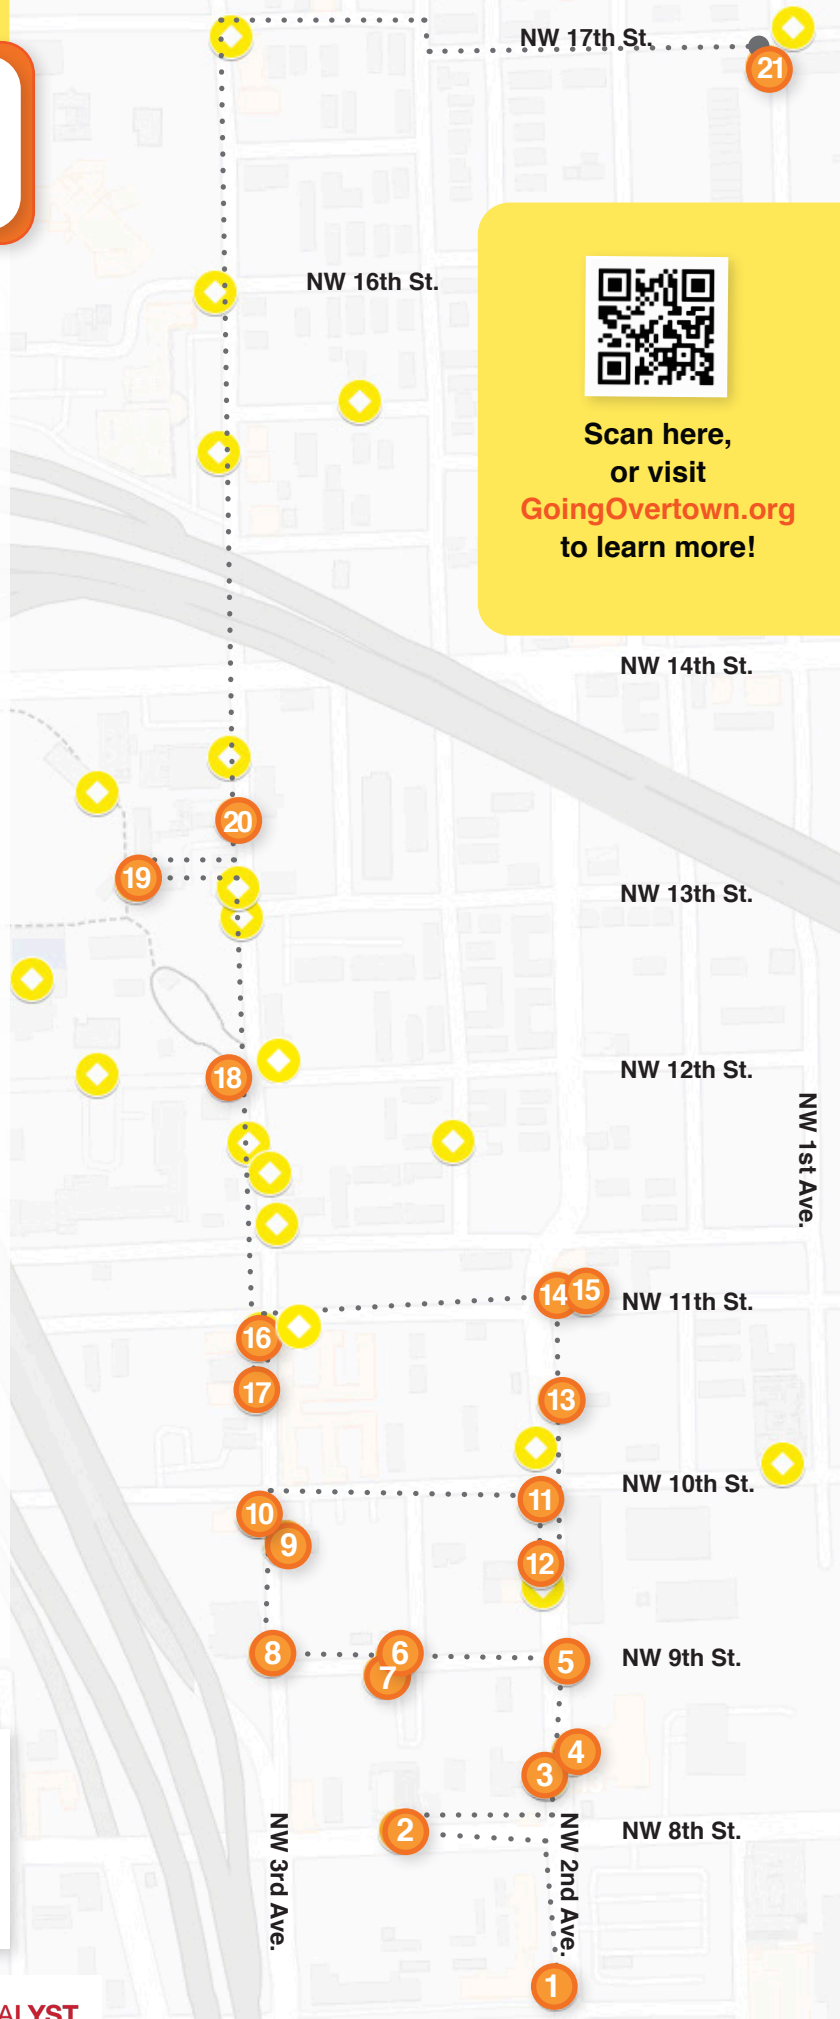

The Historic Overtown Legacy Trek

As you walk through Overtown, you'll see sidewalk decals highlighting historic places, community assets, and ways to engage in neighborhood development. Use this map to check out the sites on this 45-minute walking route, or follow online at GoingOvertown.org.

1. Mary Elizabeth Hotel & Fiesta Club
2. Greater Bethel African Methodist Episcopal Church
3. International Longshoremen's Association Local 1416
4. Lyric Theater
5. Ninth Street Pedestrian Mall
6. Ward Rooming House
7. D.A. Dorsey House
8. Mount Zion Baptist Church
9. New Providence Lodge #395
10. Jackson Soul Food
11. Little Broadway
12. Clyde Killens Pool Hall
13. L.E. Thomas Building
14. Clyde Killens' House
15. Dr. Samuel H. Johnson X-Ray Clinic
16. Ebenezer Methodist Church
17. Dunns & Josephine Hotels
18. Good Bread Alley
19. Purvis Yong Mural at Culmer/Overtown Library
20. Saint John Baptist Church
21. Dorsey Memorial Library

Historic Decals Off the 45-min Walking Route:

Sir John Hotel & Knight Beat
 Black Police Precinct Courthouse Museum
 Chapman House
 Booker T. Washington High School
 Saint Agnes' Episcopal Church

Scan here,
 or visit
GoingOvertown.org
 to learn more!

MAP KEY

- 25-Minute Walking Route
- Historic Site
- Community Asset